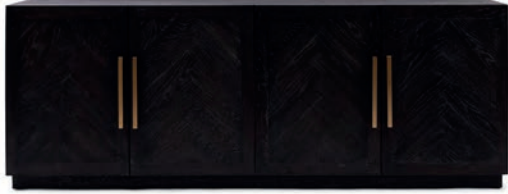

FURNITURE

Dressers

5th Avenue Dresser

Dimensions

Size (W x D x H)

230 x 50 x 85 cm

Materials

Reclaimed oakwood, Iron

Product number

473160